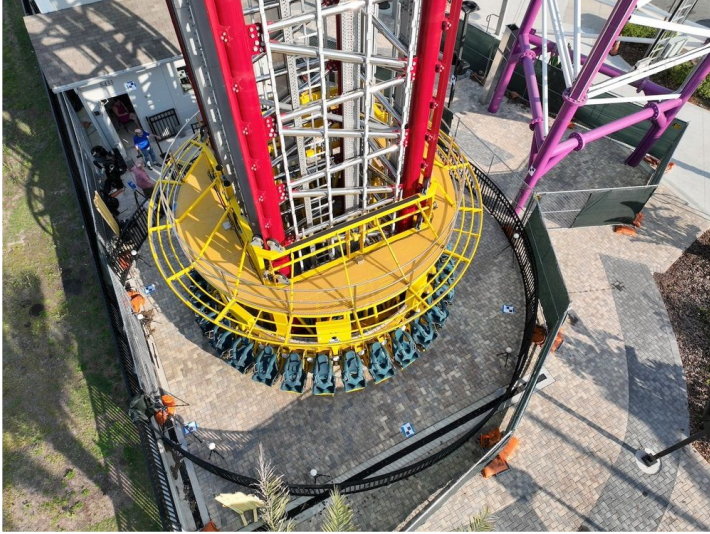

### Details

Skyfall by Funtime available for sale.

Huge freefall tower, standing at 134m (440ft). The ride is occupied with tilting seats for extra thrill, but these can be converted to static seats by the manufacturer, if wished.

More information available upon inquiry.

<b>Manufacturer</b>	Funtime Group
<b>Year of Manufacturing</b>	2021
<b>Height</b>	134 m / 440 ft
<b>Capacity</b>	30 passengers
<b>Max Speed</b>	120 kmh / 75 mph
<b>Lighting</b>	LED
<b>Model</b>	Park model