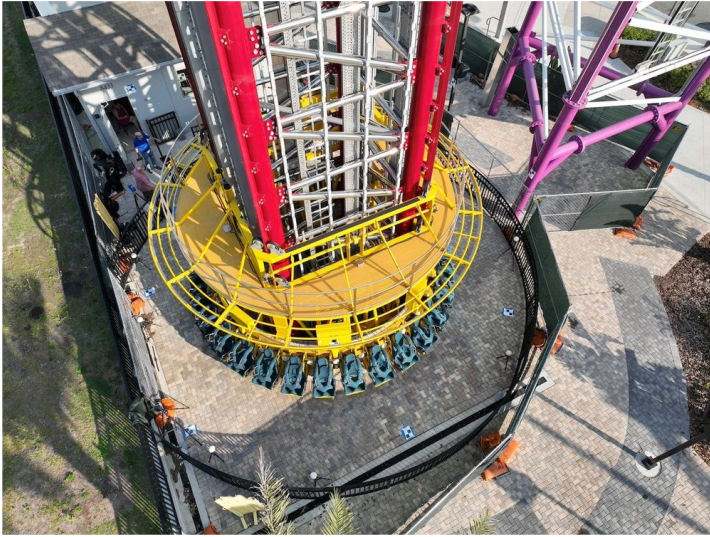

### Details

Skyfall by Funtime available for sale.

Huge freefall tower, standing at 134m (440ft). The ride is occupied with tilting seats for extra thrill, but these can be converted to static seats by the manufacturer, if wished.

More information available upon inquiry.

<b>Manufacturer</b>	Funtime Group
<b>Year of Manufacturing</b>	2021
<b>Height</b>	134 m / 440 ft
<b>Capacity</b>	30 passengers
<b>Max Speed</b>	120 kmh / 75 mph
<b>Lighting</b>	LED
<b>Model</b>	Park model